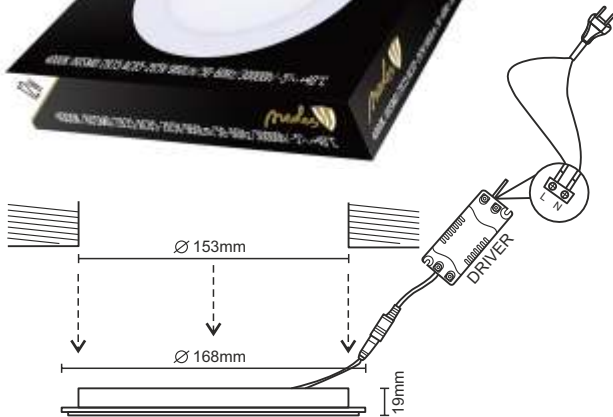

art.nr.: LPL123

tip: PR12W/60SMD/2835/4000K

1 / 40

IP20	4000K	960Lm	12W 80W	-5°C +40°C	AC 85-265V	120°	30.000 h	30.000	0% 100%	R_a ≥ 80	UV free	Hg free