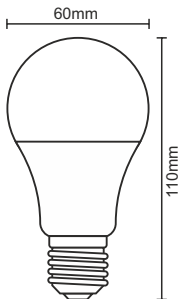

7W

art.nr.: ZLS561

tip: A60/E27/7W/300/6000K

1 / 10 / 100

art.nr: ZLS572

tip: A60/E27/10W/300/3000K

10W

1 / 10 / 100