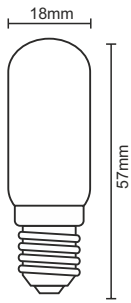

7W

art.nr.: ZFR102
typ: T18/E14/7W