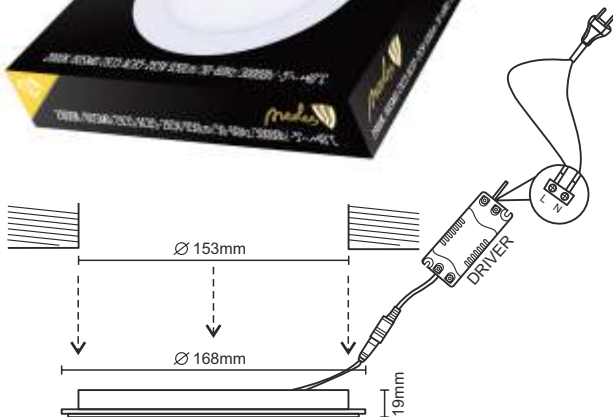

1/90

6W

art.nr.: LPL121

tup: PR6W/30SMD/2835/4000K

1/90

12W

art.nr.: LPL113

tip: PR12W/60SMD/2835/2800K