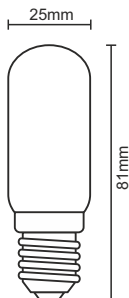

tup: T25/E14/25W/300C°

1 / 10 / 1000

25W

art.nr.: ZKH101
tip: T25L/E14/25W

1 / 10 / 1000

40W

art.nr.: ZKH102
tip: T25L/E14/40W

1 / 10 / 1000