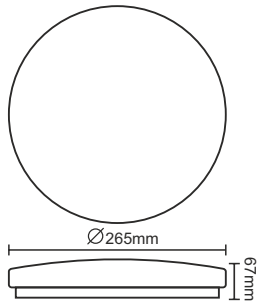

7 EXCLUSIVE series