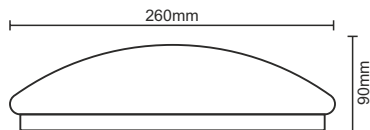

art.nr.: LCL421M/44

tip: CLR12W/24SMD/5730/4000K/MS/44