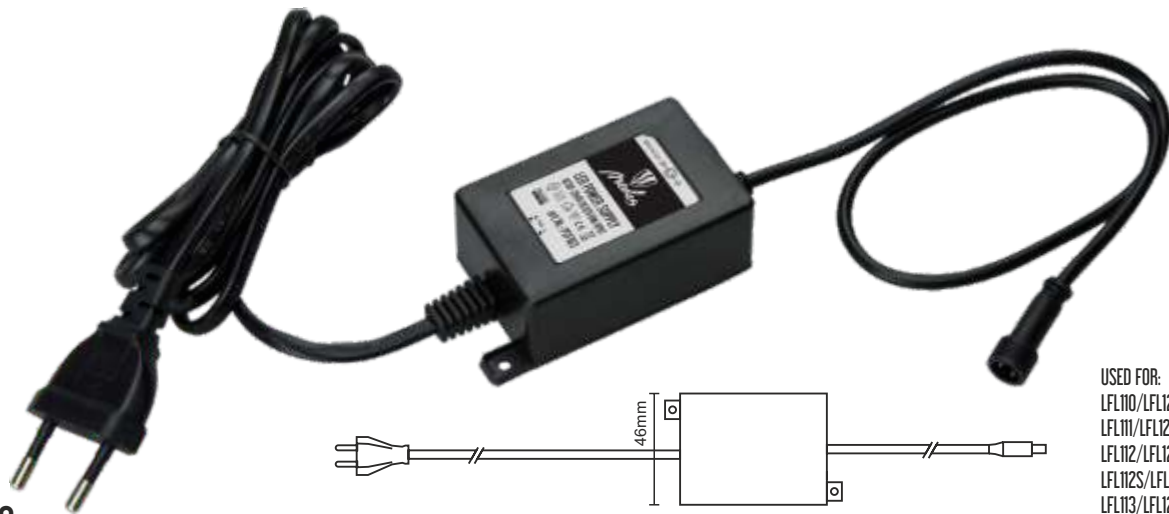

8W
LED POWER SUPPLY

art.nr.: PSF103

tup: PS08/12V

IP67	-25°C +60°C	AC 90-264v	DC 12V	max 8W