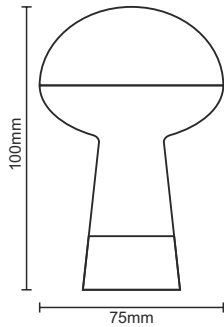

art.nr.: LN301

1 / 24 / 48

IP44	6000K	50Lm	3w 25w	18LED +1x1w	AAA 3x1.5v	3w/3h 1x1w/4h	Waterproof	0% 100%	UV free	Hg free