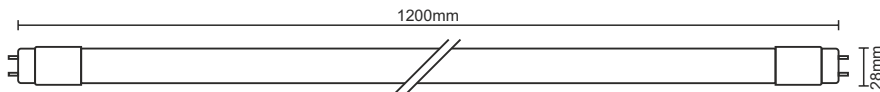

art.nr.: **TLS202**

tup: T8/1200/88SMD/2835/6500K

	IP50	6500k	1870Lm	-20°C +45°C	AC 100-240v						R_a ≥ 80	UV free	Hg free

1/12

ENERGY LABEL

енергия - енергія

A⁺⁺
A⁺
A
B
C
D
E

A⁺

18 kWh/1000h