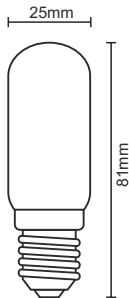

tup: T25/E14/25W/300C°

1 / 10 / 1000

25W

art.nr.: ZKH101
tip: T25L/E14/25W

1 / 10 / 1000

40W

art.nr.: ZKH102
tip: T25L/E14/40W

1 / 10 / 1000