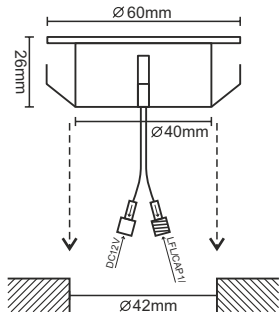

1.5W

art.nr.: LFL114
tup: FL105/2800K

1 / 10 / 60

IP67	2800K	110Lm	-30°C +65°C	DC 12V	100KG	120°	50.000 h	30.000	0% 100%	Ra ≥ 80	UV free	Hg free

1.5W