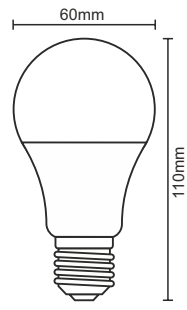

7W

art.nr.: ZLS571

tip: A60/E27/7W/300/3000K

1 / 10 / 100

7W

art.nr.: ZLS581

tip: A60/E27/7W/300/4000K

1 / 10 / 100

7W

art.nr.: ZLS561

tip: A60/E27/7W/300/6000K

1 / 10 / 100