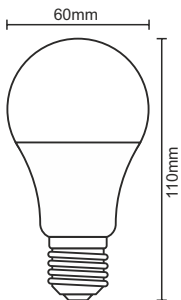

art.nr: ZLS582

tip: A60/E27/10W/300/4000K

10W

1 / 10 / 100

4000K

810Lm

10W / 75W

<1.0sec

AC 165-265V

300° beam angle

30.000 h

20.000 touch cycles

0% 100% dimming

Ra ≥ 80

UV free

Hg free