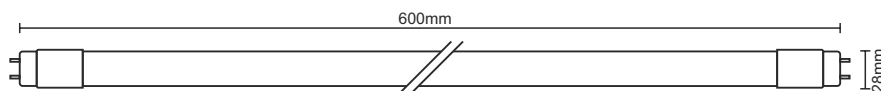

ACCESS BRACKET

USED FOR:
LF2 series (10 - 100W)

1/18

art.nr.: BB01
typ: B1B/80/BK

80cm

10W

art.nr.: TLS221

тип: T8/600/42SMD/2835/4100K