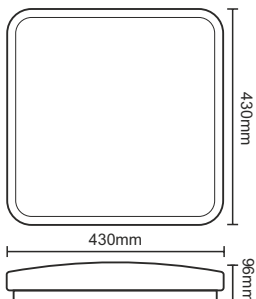

50W
DIMMABLE

8 EXCLUSIVE
series

NIGHT
LIGHT

art.nr.: LC801A/GD
typ: CLRO/50W/SMD/RC/GD

1/1

50W
DIMMABLE

8 EXCLUSIVE
series

NIGHT
LIGHT