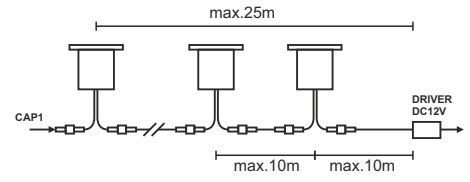

0.4W

art.nr.: LFL113
tup: FL104/2800K

1 kWh/1000h

1 / 10 / 60

0.4W

art.nr.: LFL123
tup: FL104/4000K

1 kWh/1000h

1 / 10 / 60