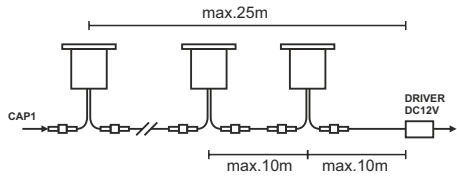

1.5W

art.nr.: LFL114
tup: FL105/2800K

1 / 10 / 60

IP67	2800K	110Lm	-30°C +65°C	DC 12V	100KG	120°	50.000 h	30.000	0% 100%	Ra ≥ 80	UV free	Hg free

1.5W