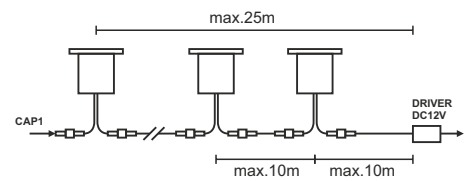

0.4W

art.nr.: LFL113
tup: FL104/2800K

1 kWh/1000h

1 / 10 / 60

0.4W

art.nr.: LFL123
tup: FL104/4000K

1 kWh/1000h

1 / 10 / 60