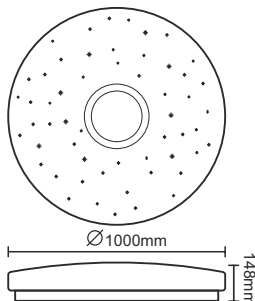

150W
DIMMABLE

8 EXCLUSIVE
series

NIGHT
LIGHT

art.nr.: LC814S

typ: CLR4/150W/SMD/RC/AS

1/1

150W
DIMMABLE

8 EXCLUSIVE
series