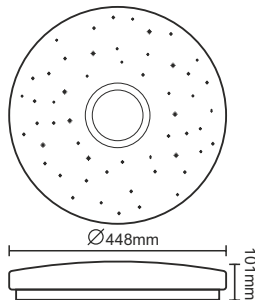

50W
DIMMABLE

8 EXCLUSIVE
series