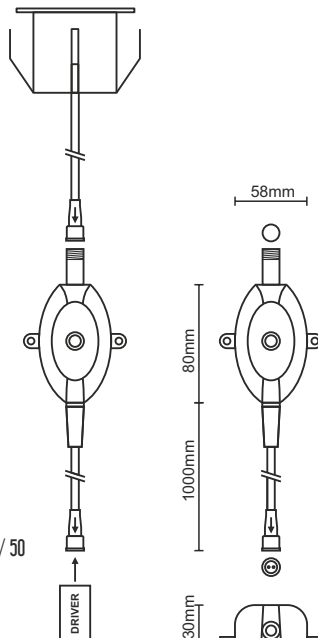

60W
LIGHT SENSOR

art.nr.: **LSF101**
tup: SL60/12V

IP68	-25°C +60°C	DC 12v	max 60w	20.000 h	

USED FOR :
LFL110/LFL120-max.130pcs
LFL111/LFL121-max.90pcs
LFL112/LFL122-max.90pcs
LFL112S/LFL122S-max.90pcs
LFL113/LFL123-max.130pcs
LFL114/LFL124-max.36pcs

1 / 5 / 50

1 / 100