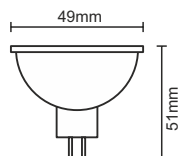

5W

art.nr.: ZLS313

typ: MR16/GU5.3/5W/SMD/2835/3000K/PAB/MC