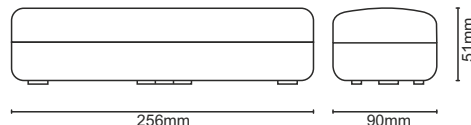

1/10

2W
LED EMERGENCY

art.nr.: LEL301

typ: EML03/2W/3H/6000K

1 / 10

3W
LED EMERGENCY

art.nr.: LEL401

typ: EML04/3W/3H/6000K