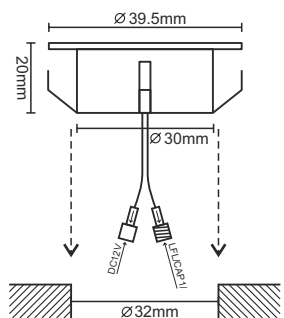

0.4W

art.nr.: LFL113
tup: FL104/2800K

1 kWh/1000h

1 / 10 / 60

0.4W

art.nr.: LFL123
tup: FL104/4000K

1 kWh/1000h

1 / 10 / 60