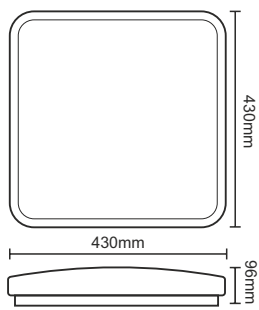

art.nr.: LC724A/SI/S
typ: CLSO/50W/SMD/4000K/SI

1/1

IP20	4000K	3600Lm	50W 350W	-15°C +45°C	AC 176-264V	120°	30.000 h	25.000	0% 100%	Ra ≥ 80	UV free	Hg free