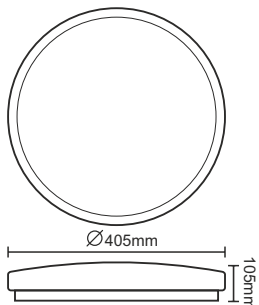

art.nr.: LC723S

tip: CLR4/24W/SMD/4000K

1/5

24W

7 EXCLUSIVE series