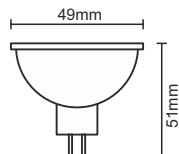

art.nr.: ZLS323

typ: MR16/GU5.3/5W/SMD/2835/4000K/PAB/MC