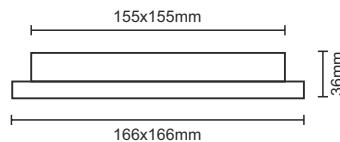

art.nr.: LPL223H

tip: PS12W/120SMD/2835/4000K/HV