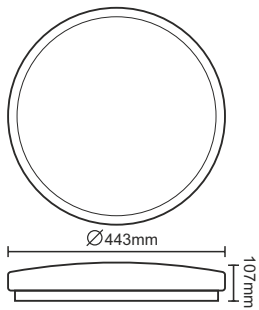

50W

7 EXCLUSIVE series

art.nr.: LC724A/SI
typ: CLRO/50W/SMD/4000K/SI

1/1

IP20	4000K	3600Lm	50W 350W	-15°C +45°C	AC 176-264V	120°	30.000 h	25.000	0% 100%	Ra ≥ 80	UV free	Hg free

50W

7 EXCLUSIVE series