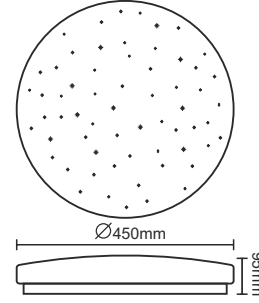

1/5

50W

7 EXCLUSIVE Series

ENERGY LABEL (EU and UK):
 ENERгия - енергетика
 Energy Efficiency Class: **A**
 Consumption: 50 kWh/1000h

art.nr.: LC754S

tup: CLR4/50W/SMD/4000K/AS

Technical specifications and icons:
 IP20, 4000K, 3600Lm, 50W, 350lm, -15°C to +45°C, AC 176-264V, 120° beam angle, 30.000 h lifespan, 25.000 dimming cycles, 0% to 100% dimming range, Ra ≥ 80, UV free, Hg free.