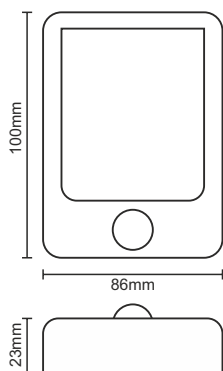

0.4W

✳️ +PIR SENSOR 120° 4m/25s ± 5s

art.nr.: LS401

1/24 / 96