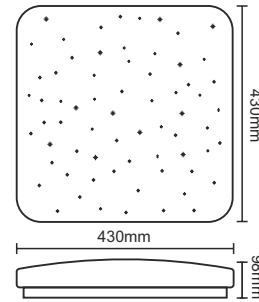

7 EXCLUSIVE Series

ENERGY LABEL (EU and UK):
ENERгия - енергетика
Energy Efficiency Class: **A**
Consumption: 50 kWh/1000h

art.nr.: LC754S/S

tup: CLS4/50W/SMD/4000K/AS

Technical specifications and icons:
IP20, 4000K, 3600Lm, 50W, 350lm, -15°C to +45°C, AC 176-264V, 120° beam angle, 30.000 h lifespan, 25.000 dimming cycles, 0% to 100% dimming range, Ra ≥ 80, UV free, Hg free.