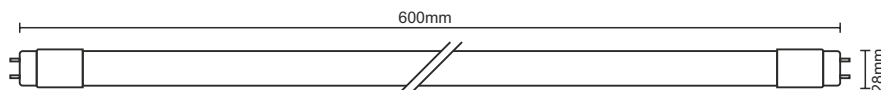

art.nr.: TLS201

тип: T8/600/42SMD/2835/6500K

1 / 12

- G13
- IP50
- 6500K
- 980Lm
- -20°C / +45°C
- AC 100-240V
- 300°
- 30.000 h
- 20.000
- UV protection
- 0% / 100%
- Ra ≥ 80
- UV free
- Hg free