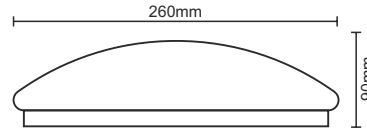

12W

art.nr.: LCL421

tip: CLR12W/24SMD/5730/4000K

IP20	4000K	810Lm	12W 80W	-20°C +40°C	AC 220-240V	170°	25.000 h	30.000	0% 100%	Ra ≥ 80	uv free	Hg free

12W
SENSOR

art.nr.: LCL421M

tip: CLR12W/24SMD/5730/4000K/MS

IP20	4000K	810Lm	12W 80W	-20°C +40°C	AC 220-240V	170°	25.000 h	30.000	0% 100%	Ra ≥ 80	uv free	Hg free