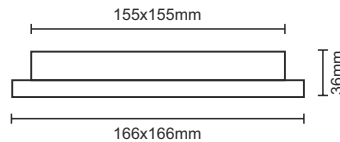

12W

art.nr.: LPL213H

tip: PS12W/120SMD/2835/2800K/HV