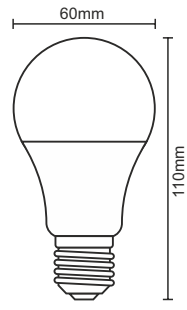

7W

art.nr.: ZLS571

tip: A60/E27/7W/300/3000K

1 / 10 / 100

7W

art.nr.: ZLS581

tip: A60/E27/7W/300/4000K

1 / 10 / 100

7W

art.nr.: ZLS561

tip: A60/E27/7W/300/6000K

1 / 10 / 100