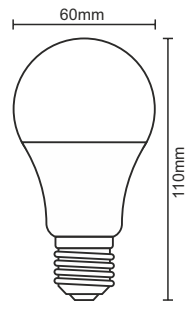

7W

art.nr.: ZLS561

tip: A60/E27/7W/300/6000K

1 / 10 / 100

art.nr: ZLS572

tip: A60/E27/10W/300/3000K

10W

1 / 10 / 100