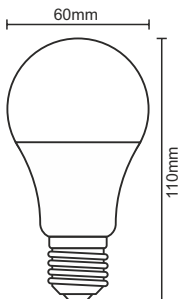

art.nr: ZLS562

tip: A60/E27/10W/300/6000K

10W

1 / 10 / 100

6000K

820Lm

10W / 75W

<1.0sec

AC 165-265V

300° beam angle

30.000 h

20.000 touch cycles

0% 100% dimming

Ra ≥ 80

UV free

Hg free