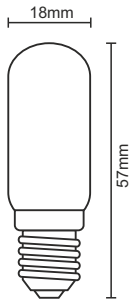

art.nr.: ZFR103
typ: T18/E14/15W