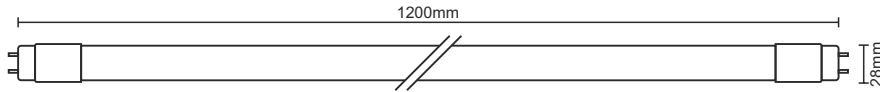

18W

art.nr.: **TLS222**

tup: T8/1200/88SMD/2835/4100K

	IP50	4100k	1850Lm	-20°C +45°C	AC 100-240v						R_a ≥ 80	UV free	Hg free

1/12

ENERGY LABEL

енергия - енергія

A⁺⁺
A⁺
A
B
C
D
E

A⁺

18 kWh/1000h

18W