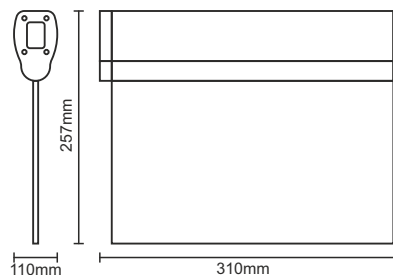

art.nr.: **LEL101**

tip: EML01/3W/3H/6000K

IP65	6000K	150Lm	30LED	80m²	3w 8w	0 °C +40 °C	AC 100-240v	3 hours	120°	50.000 h	30.000	0% 100%

1/12

1W
LED EMERGENCY