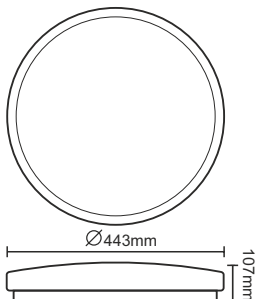

50W
DIMMABLE

8 EXCLUSIVE
series