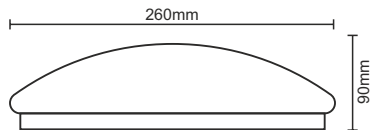

12W

art.nr.: LCL421/44

tip: CLR12W/24SMD/5730/4000K/44