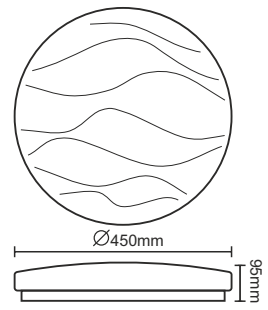

8 EXCLUSIVE
*****
series