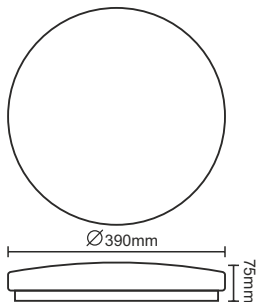

24W

7 EXCLUSIVE series